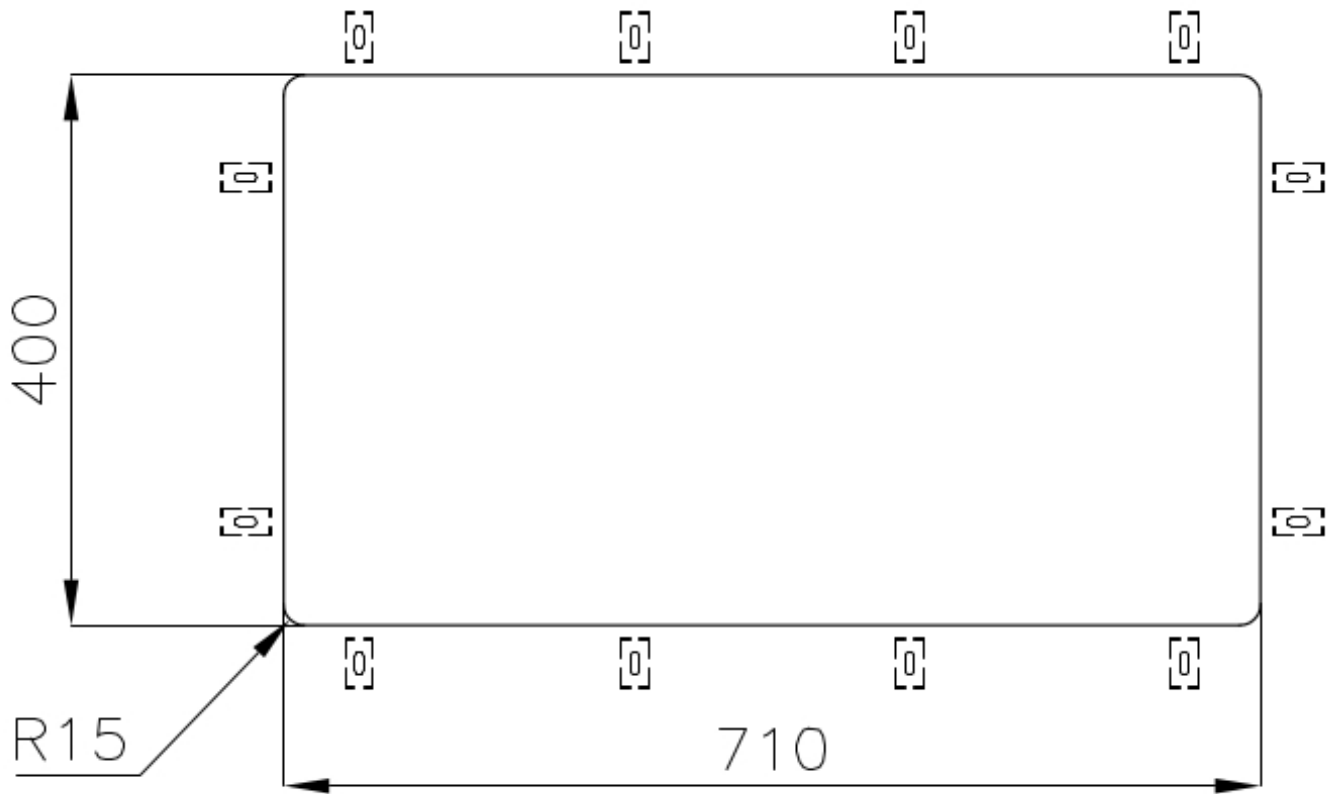

Texture Vintage

Base 80 cm

Dimensions 750 x 440 mm

Standard fittings Fixing hooks, gasket, drain, overflow and siphon, boxed packing

Mixer holes No standard holes

Built-in hole [View technical data sheet](#)

Drainer No

Width 75 cm

Bowl dimension 710 x 400 mm

Number of bowls 1 bowl

Waste fitting 3,5" drain

FEATURES

VINTAGE PVD The prestigious PVD finish combines with the care for detail of the Vintage finish, to create a combination of unique elegance.

Basket 3,5" waste fitting The drain is equipped with a large 3.5" drain, with the practical basket cap that prevents the discharge of solid parts.

High thickness 1mm thick steel. A significant thickness, which guarantees the maximum sturdiness and durability.

Small radius Bowls with squared shapes with a modern design and an increased capacity, for a minimal aesthetics connected with an extreme practicality.

TECHNICAL DATA

Cut out size
Dimensioni per foratura top