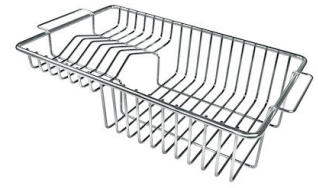

White bowl
8153 100

Black grid
8100 617

Black grid
8100 653

**Graters kit with ring-holder and
food collection tray**
8159 101
* only in combination with the accessory
8644 101

**Iroko-wood sliding chopping board
with stainless steel colander**
8644 044

Stainless steel perforated tray

8151 000

* only in combination with the accessory
8644 101

**Stainless steel perforated tray PVD
Gold**

8151 009

* only in combination with the accessory
8644 101

Stainless steel plate rack