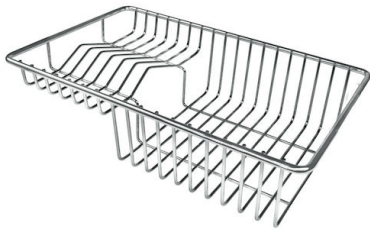

Small radius Bowls with squared shapes with a modern design and an increased capacity, for a minimal aesthetics connected with an extreme practicality.

TECHNICAL DATA

Cut out size
Dimensioni per foratura top

GALLERY

OPTIONAL ACCESSORIES

Glass chopping board
8631 300

HDPE Chopping board
8657 001

HPDE Twin chopping board
8644 101

Stainless steel plate rack
8100 303
* only in combination with the accessory
8644 101

White bowl
8153 100

Black grid
8100 617

Black grid
8100 653

**Graters kit with ring-holder and
food collection tray**
8159 101
* only in combination with the accessory
8644 101

**Iroko-wood sliding chopping board
with stainless steel colander**
8644 044