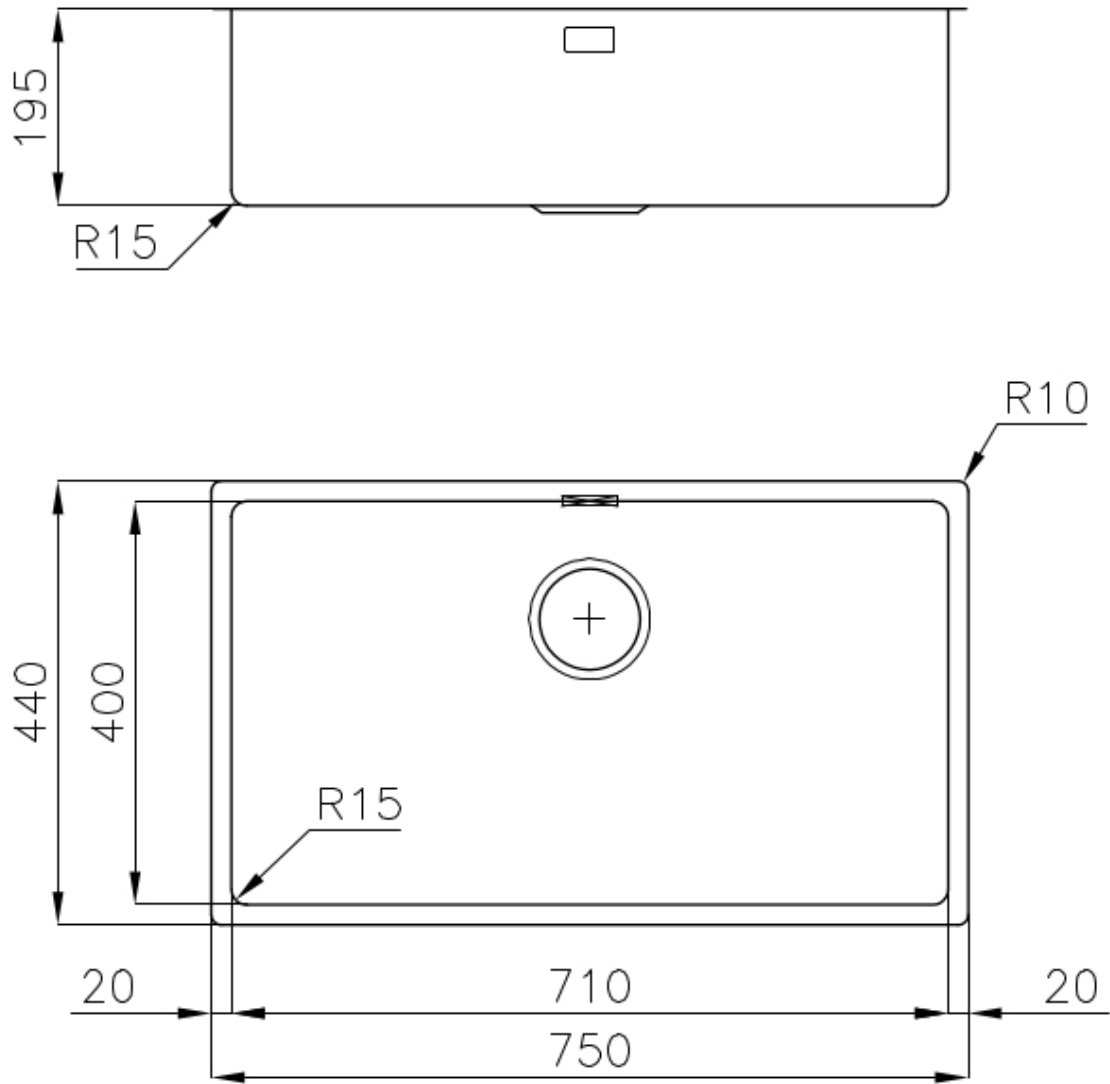

Texture Vintage

Base 80 cm

Dimensions 750 x 440 mm

Standard fittings Fixing hooks, gasket, drain, overflow and siphon, boxed packing

Mixer holes No standard holes

Built-in hole [View technical data sheet](#)

Drainer No

Width 75 cm

Bowl dimension 710 x 400 mm

Number of bowls 1 bowl

Waste fitting 3,5" drain

FEATURES

VINTAGE PVD The prestigious PVD finish combines with the care for detail of the Vintage finish, to create a combination of unique elegance.

Basket 3,5" waste fitting The drain is equipped with a large 3.5" drain, with the practical basket cap that prevents the discharge of solid parts.

High thickness 1mm thick steel. A significant thickness, which guarantees the maximum sturdiness and durability.

Small radius Bowls with squared shapes with a modern design and an increased capacity, for a minimal aesthetics connected with an extreme practicality.

TECHNICAL DATA

Cut out size
Dimensioni per foratura top